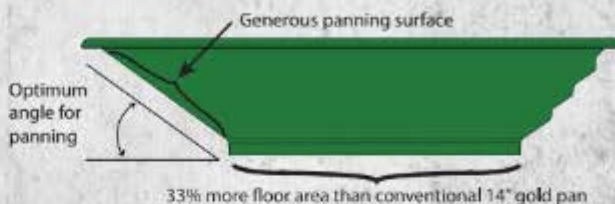

A revolutionary **NEW** gold pan design

from **GARRETT**

14" Gold Trap™

Offset, acentric design delivers improved performance!

14" Gold Trap features:

- Expands the pan's floor size by 33%, as compared to conventional 14" gold pans.
- Maintains the long panning surface and optimum angle necessary for effective panning.
- Patent-pending design.
- Allows gold to be driven down more efficiently to the large floor space.
- Larger pan volume allows more material to be processed per pan.
- Includes Garrett's renowned Gravity Trap® riffles for trapping gold.