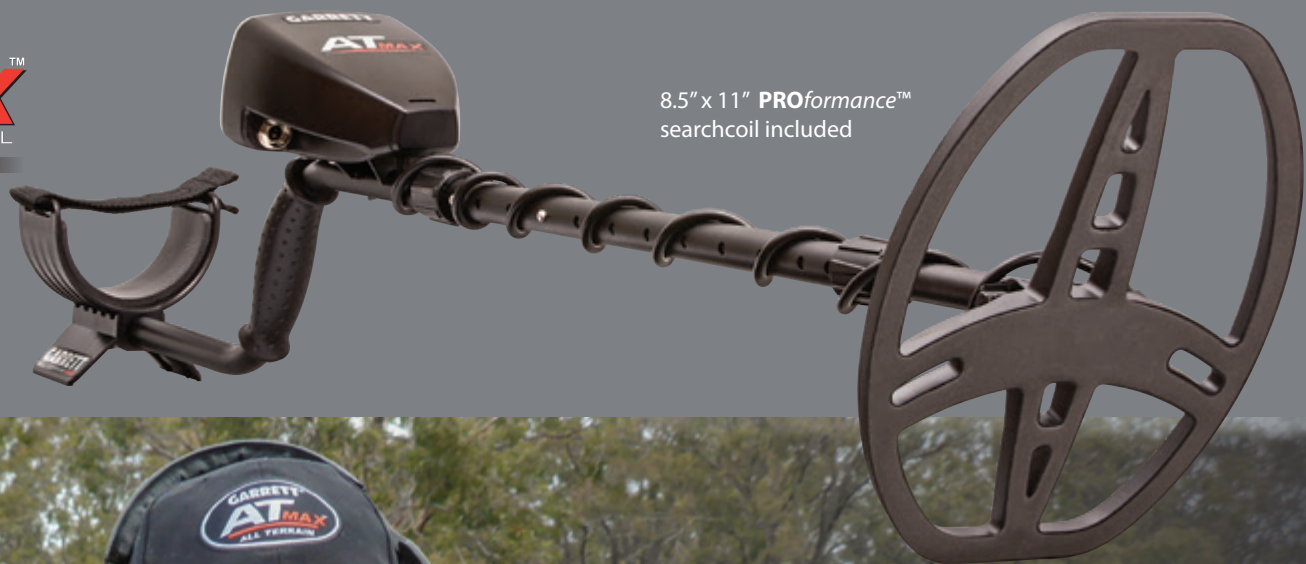

AT Max - Fully Wireless Maximum All Terrain Performance

Scan for more info

8.5" x 11" PROformance™ searchcoil included

PN: GMD-1142160  
Batteries included

This is Garrett's most powerful All Terrain VLF detector. Includes built-in Z-Lynk™ wireless technology, advanced ground balance options, True All-Metal Mode, adjustable Threshold, All Metal Iron Audio™, and so much more!

8.5" x 11" searchcoil cover included  
PN: GMD-1606600

Z-Lynk MS-3 Wireless headphones included  
PN: GMD-1627710